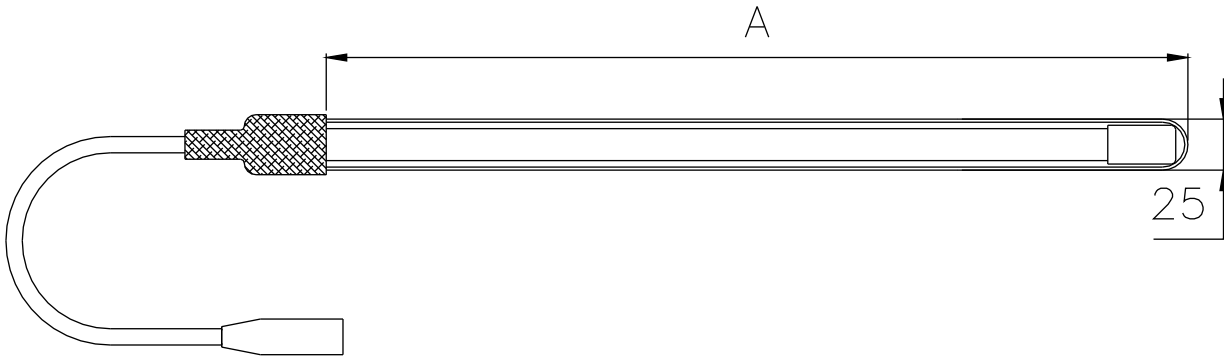

## GH4-40WH-QS-Oz

Physical Data	
Lamps type	High Output
Dimensions	
Measure (A)	459 mm
Lamp Diameter	15,7 mm (T5)
Base	4 pin
Electrical data	
Lamp Wattage	40W